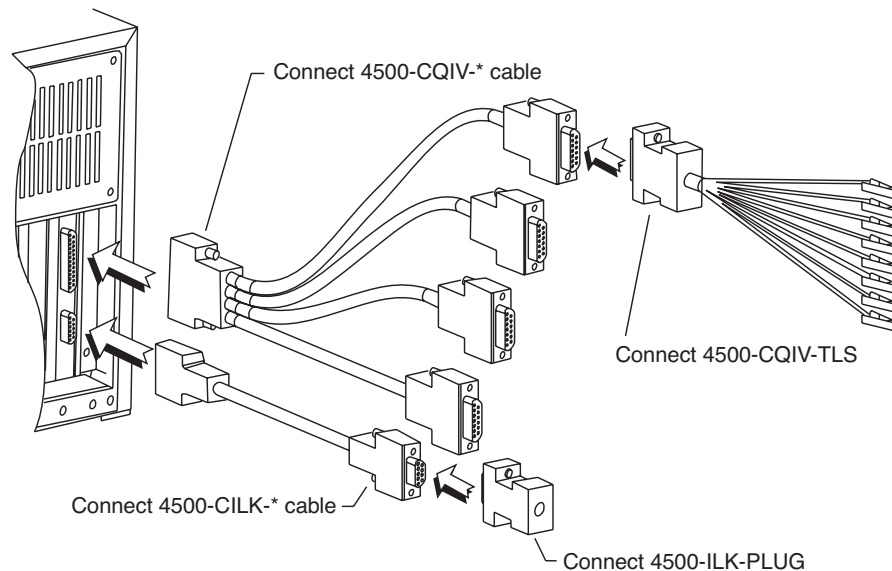

Step 2: Make connections

- Connect power receptacle to grounded AC outlet using supplied line cord (Figure 1).
- Connect mouse and keyboard to rear panel connector using supplied Y-cable (Figure 1).
- Make connections to installed QIV cards (Figure 2).

KEITHLEY

Figure 1: Rear View of Model 4500-MTS Multi-Channel I-V Test System

Figure 2: Rear view of QIV card connections.

Step 3: Turn on power and log in

- Press front panel POWER switch to turn on power.
- After operating system boots, log in: “User: kiuser”, “Password:” <Enter>.
- Two sources of additional information:
 - Online Programming Help files — Open 4500-MTS folder on main desktop, and refer to online documentation.
 - 4500-MTS User's Manual and 4510-QIVC and 4511-QIVC User's Manual PDFs on the Product Information CD-ROM included with the shipment.