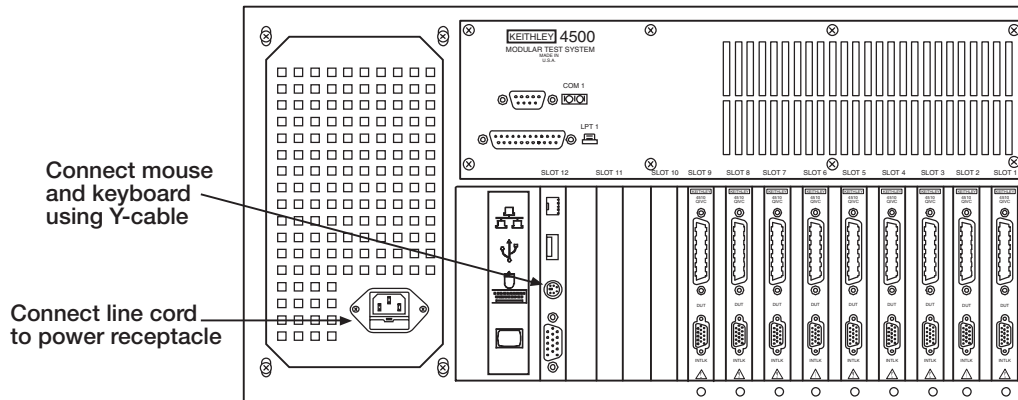

Step 2: Make connections

- Connect power receptacle to grounded AC outlet using supplied line cord (Figure 1).
- Connect mouse and keyboard to rear panel connector using supplied Y-cable (Figure 1).
- Make connections to installed QIV cards (Figure 2).

KEITHLEY

Figure 1: Rear View of Model 4500-MTS Multi-Channel I-V Test System

Figure 2: Rear view of QIV card connections.

Step 3: Turn on power and log in

- Press front panel POWER switch to turn on power.
- After operating system boots, log in: “User: kiuser”, “Password:” <Enter>.
- Two sources of additional information:
 - Online Programming Help files — Open 4500-MTS folder on main desktop, and refer to online documentation.
 - 4500-MTS User's Manual and 4510-QIVC and 4511-QIVC User's Manual PDFs on the Product Information CD-ROM included with the shipment.