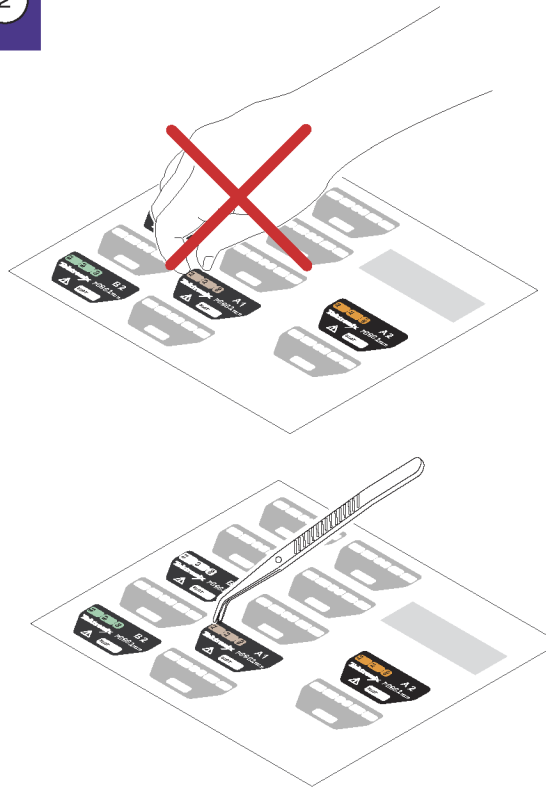

1

2

4

		335207100 *P335207100*

3

www.tektronix.com/manuals
Model P6962HCD