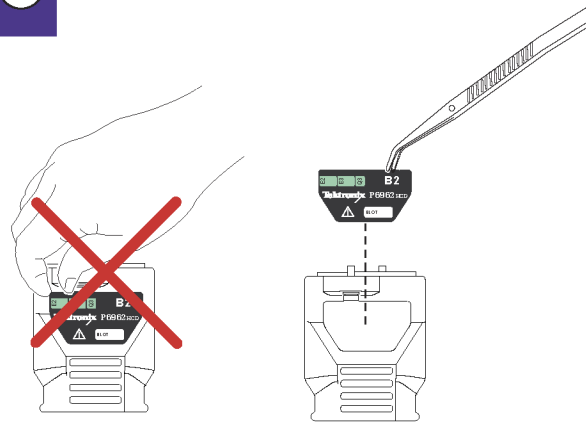

335207100 *P335207100*

3