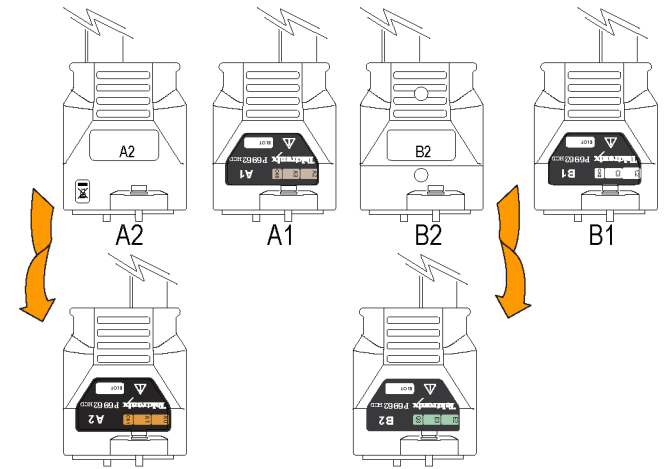

1

2

4

		335207100 *P335207100*

3

www.tektronix.com/manuals
Model P6962HCD