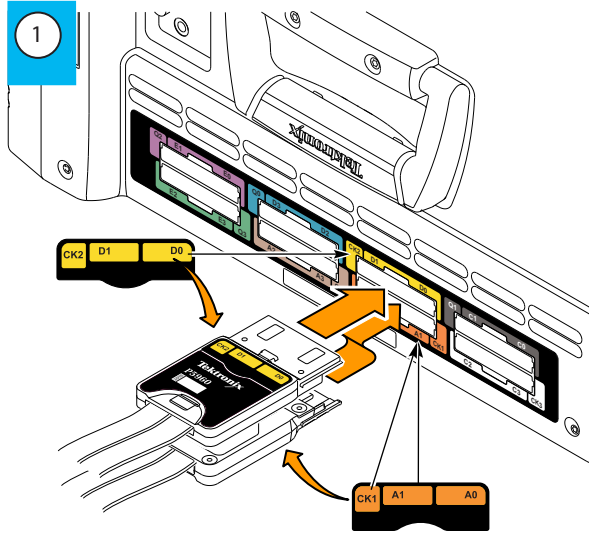

1

3

2

1

2

3

4

**P5960
High Density
Logic Analyzer Probe
With D-Max™ Probing Technology**

Labeling and Installation

www.tektronix.com/manuals

Model P59xx